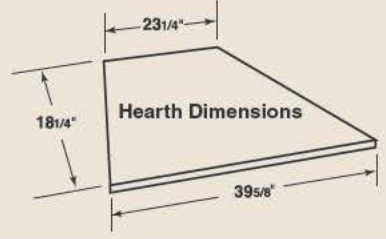

# WMC42 Circulating Wood Burning Fireplace

**FIREBOX DIMENSIONS**

Front opening width: 42"  
 Front opening height: 21"

**TECHNICAL INFORMATION**

Flue Series (Std.): "SK8" Double Wall  
 Flue Size: 8" Inner; 11" Outer  
 Clearance to Chimney Pipe: 1-1/2"  
 Firestop Framing: 14-1/2" x 14-1/2"  
 Minimum Flue Height: 12' 6"  
 Maximum Flue Height: 90'  
 Minimum Height with 2 Elbows: 14' 6"  
 Minimum Height with 4 Elbows: 21'  
 Clearance to Fireplace: 1/2" to sides and back  
 Minimum Hearth Size: 20" x 61-1/2"  
 UL/ULC Design Certified  
 Blower with Speed Control: Standard  
 Black Bifold Doors: Standard  
 Outside Air Kit: AK-MST