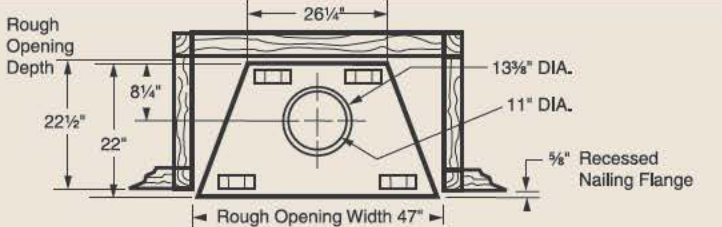

PRODUCT SPECIFICATIONS

# WMC42 Circulating Wood Burning Fireplace

**FIREBOX DIMENSIONS**

Front opening width: 42"  
 Front opening height: 21"

**TECHNICAL INFORMATION**

Flue Series (Std.): "SK8" Double Wall  
 Flue Size: 8" Inner; 11" Outer  
 Clearance to Chimney Pipe: 1-1/2"  
 Firestop Framing: 14-1/2" x 14-1/2"  
 Minimum Flue Height: 12' 6"  
 Maximum Flue Height: 90'  
 Minimum Height with 2 Elbows: 14' 6"  
 Minimum Height with 4 Elbows: 21'  
 Clearance to Fireplace: 1/2" to sides and back  
 Minimum Hearth Size: 20" x 61-1/2"  
 UL/ULC Design Certified  
 Blower with Speed Control: Standard  
 Black Bifold Doors: Standard  
 Outside Air Kit: AK-MST