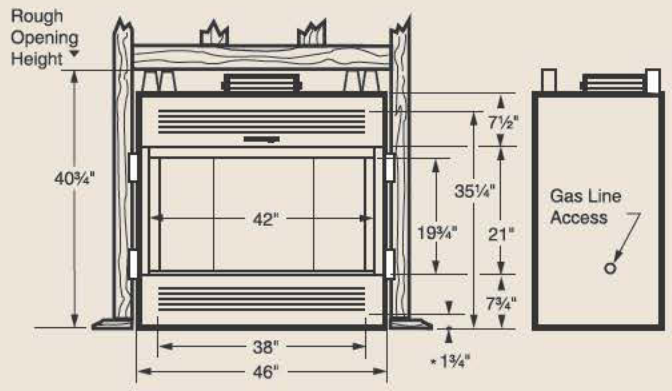

# WMC42 Circulating Wood Burning Fireplace

**FIREBOX DIMENSIONS**

Front opening width: 42"  
 Front opening height: 21"

**TECHNICAL INFORMATION**

Flue Series (Std.): "SK8" Double Wall  
 Flue Size: 8" Inner; 11" Outer  
 Clearance to Chimney Pipe: 1-1/2"  
 Firestop Framing: 14-1/2" x 14-1/2"  
 Minimum Flue Height: 12' 6"  
 Maximum Flue Height: 90'  
 Minimum Height with 2 Elbows: 14' 6"  
 Minimum Height with 4 Elbows: 21'  
 Clearance to Fireplace: 1/2" to sides and back  
 Minimum Hearth Size: 20" x 61-1/2"  
 UL/ULC Design Certified  
 Blower with Speed Control: Standard  
 Black Bifold Doors: Standard  
 Outside Air Kit: AK-MST