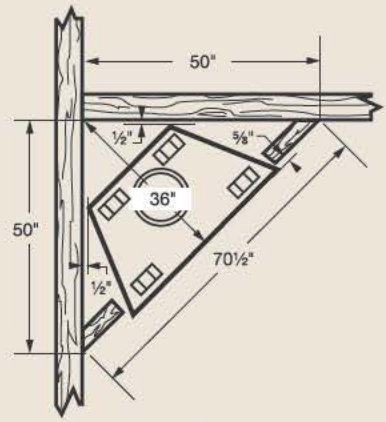

# WMC42 Circulating Wood Burning Fireplace

**FIREBOX DIMENSIONS**

Front opening width: 42"  
 Front opening height: 21"

**TECHNICAL INFORMATION**

Flue Series (Std.): "SK8" Double Wall  
 Flue Size: 8" Inner; 11" Outer  
 Clearance to Chimney Pipe: 1-1/2"  
 Firestop Framing: 14-1/2" x 14-1/2"  
 Minimum Flue Height: 12' 6"  
 Maximum Flue Height: 90'  
 Minimum Height with 2 Elbows: 14' 6"  
 Minimum Height with 4 Elbows: 21'  
 Clearance to Fireplace: 1/2" to sides and back  
 Minimum Hearth Size: 20" x 61-1/2"  
 UL/ULC Design Certified  
 Blower with Speed Control: Standard  
 Black Bifold Doors: Standard  
 Outside Air Kit: AK-MST