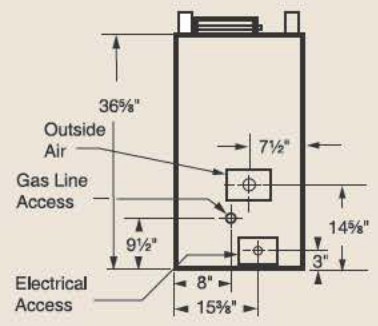

# WMC42 Circulating Wood Burning Fireplace

**FIREBOX DIMENSIONS**

Front opening width: 42"  
 Front opening height: 21"

**TECHNICAL INFORMATION**

Flue Series (Std.): "SK8" Double Wall  
 Flue Size: 8" Inner; 11" Outer  
 Clearance to Chimney Pipe: 1-1/2"  
 Firestop Framing: 14-1/2" x 14-1/2"  
 Minimum Flue Height: 12' 6"  
 Maximum Flue Height: 90'  
 Minimum Height with 2 Elbows: 14' 6"  
 Minimum Height with 4 Elbows: 21'  
 Clearance to Fireplace: 1/2" to sides and back  
 Minimum Hearth Size: 20" x 61-1/2"  
 UL/ULC Design Certified  
 Blower with Speed Control: Standard  
 Black Bifold Doors: Standard  
 Outside Air Kit: AK-MST