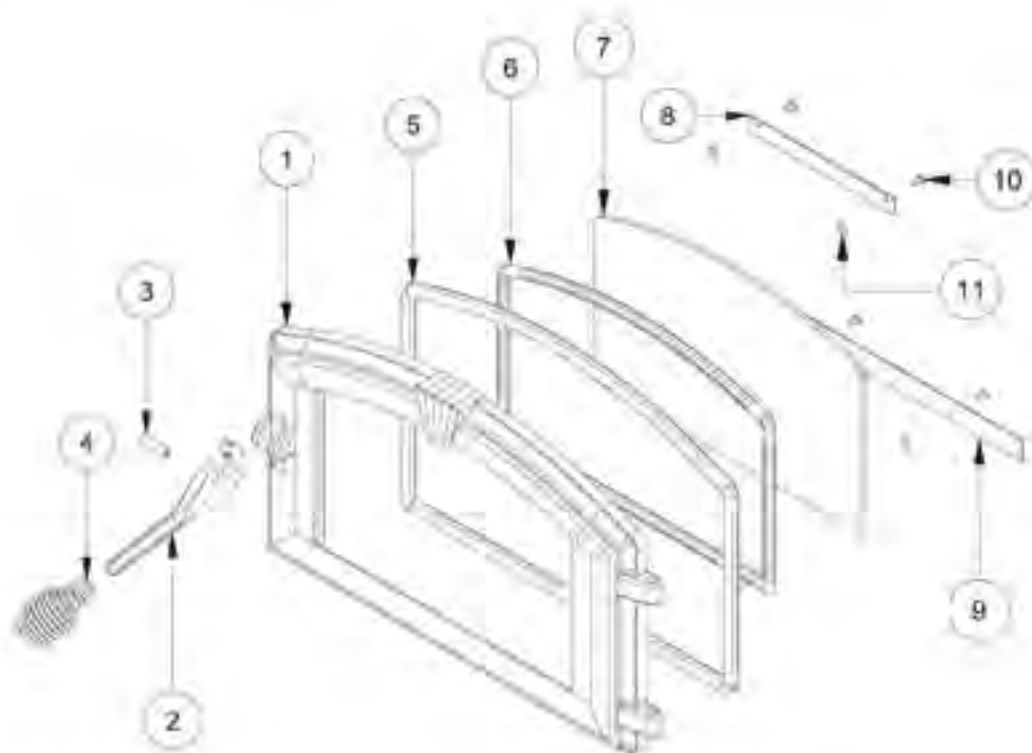

Key	Parts No.	Description	Qty.
1	69516	Feed Door Assy.	1
2	250808	Feed Door Latch	1
3	83508	5/16-18 x 3/4 Hex Head Bolt	1
4	83338	5/16-18 Lock Nut	1
5	891373	Door Hinge Pad	2
6	83045A	Washer, 3/8" ID x 7/8" OD	2
7	83274	3/8-16 Lock Nut	2
8	86643	Tube, Secondary Air (Ø0.16 holes)	1
9	86645	Tube, Secondary Air (Ø0.22 holes)	2
10	891515	Retainer Tube (1 per Secondary Tube)	3
11	88146	Refractory Insulation	1
12	891516	Damper Slide	1
13	891517	Hearth Plate	1
14	891331	Spring Handle - Small	1
15	891514	Shield, Rear	1
16	891528	Air Deflector	1
17	40292A	Flue Collar	1
18	88042	Flue Collar Gasket	1.7 Ft
19	83432	5/16-18 x 1-1/2 Hex Head Bolt	3

Key	Parts No.	Description	Qty.
20	83045	Washer, 5/16" ID x 3/4" OD	3
21	83431	Weld Tab	3
22	89066	Firebrick (4.5 x 9 x 1.25)	16
23	891414	Firebrick (2-1/4 x 9)	2
24	24103	Firebrick (4-1/2 x 4-1/2)	1
25	891530	Firebrick (4-1/2 x 7-1/2)	1
26	40561	Ash Plug	1
27	891777	Pedestal Wrapper	1
28	891778	Pedestal Bottom	1
29	891523	Pedestal Back	1
30	891527	Ash Pan	1
31	891137	Handle	1
32	40496	Corner Trim	2
33	83466	8-32 x 1/4 Self Tapping Screw	8
34	891524	Front Pedestal Trim	1
35	891779	Right Side Pedestal Trim	1
36	891780	Left Side Pedestal Trim	1
37	891492	836 Blower Assembly Only*	1

* Blower hardware sold separately

FEED DOOR COMPONENTS - 69516

Key	Parts No.	Description	Qty.
1	25491	Feed Door	1
2	25692	Handle, Door - Bent	1
3	83506	Roll Pin, 3/8 x 1 1/4	1
4	89574	Handle, Spring (Parts Bag)	1
5	88066	Door Gasket	5 ft
6	88087	Gasket, Glass (1 x 3/16)	4 ft
7	891131	Glass Ceramic	1
8	25464	Retainer, Top Glass	1
9	25465	Retainer, Bottom Glass	1
10	83202	Machine Screw	4
11	83278	#10 Flat Washer	4
N/S	89698	Silicone Sealant	3 oz.