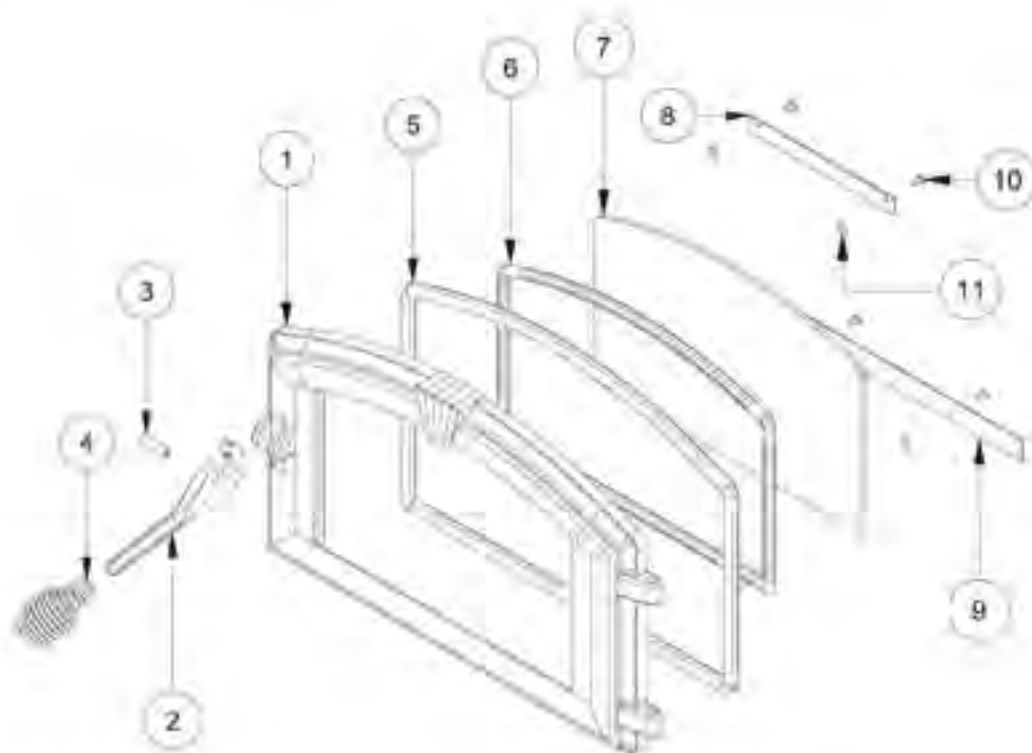

Key	Parts No.	Description	Qty.
1	69516	Feed Door Assy.	1
2	250808	Feed Door Latch	1
3	83508	5/16-18 x 3/4 Hex Head Bolt	1
4	83338	5/16-18 Lock Nut	1
5	891373	Door Hinge Pad	2
6	83045A	Washer, 3/8" ID x 7/8" OD	2
7	83274	3/8-16 Lock Nut	2
8	86643	Tube, Secondary Air (Ø0.16 holes)	1
9	86645	Tube, Secondary Air (Ø0.22 holes)	2
10	891515	Retainer, Tube (1 per Secondary Tube)	3
11	88145	Refractory Insulation	1
12	891929	Damper Rod	1
13	891331	Spring Handle - Small	1
14	891517	Hearth Plate	1
15	891761	Shield, Rear	1
16	891528	Air Deflector	1
17	40292A	Flue Collar	1
18	88042	Flue Collar Gasket	1.2 Ft
19	83432	5/16-18 x 1-1/2 Hex Head Bolt	3
20	83045	Washer, 5/16" ID x 3/4" OD	3

Key	Parts No.	Description	Qty.
21	83431	Weld Tab	3
22	89066	Firebrick (4.5 x 9 x 1.25)	23
23	891414	Firebrick (2-1/4 x 9)	2
24	24103	Firebrick (4-1/2 x 4-1/2)	1
25	891783	Firebrick (3 x 4-1/2)	1
26	40561	Ash Plug	1
27	891518	Pedestal Front	1
28	891765	Pedestal, Left Side	1
29	891764	Pedestal, Right Side	1
30	891521	Pedestal Bottom	1
31	891523	Pedestal Back	1
32	891924	Pedestal Brace	1
33	891527	Ash Pan	1
34	891137	Handle	1
35	40496	Corner Trim	2
36	83466	8-32 x 1/4 Self Tapping Screw	11
37	891524	Front Pedestal Trim	1
38	891766	Left Side Pedestal Trim	1
39	891767	Right Side Pedestal Trim	1
40	891492	B36 Blower Assembly Only*	1

*Blower hardware sold separately

FEED DOOR COMPONENTS - 69516

Key	Parts No.	Description	Qty.
1	25491	Feed Door	1
2	25692	Handle, Door - Bent	1
3	83506	Roll Pin, 3/8 x 1 1/4	1
4	89574	Handle, Spring (Parts Bag)	1
5	88066	Door Gasket	5 ft
6	88087	Gasket, Glass (1 x 3/16)	4 ft
7	891131	Glass Ceramic	1
8	25464	Retainer, Top Glass	1
9	25465	Retainer, Bottom Glass	1
10	83202	Machine Screw	4
11	83278	#10 Flat Washer	4
N/S	89698	Silicone Sealant	3 oz.