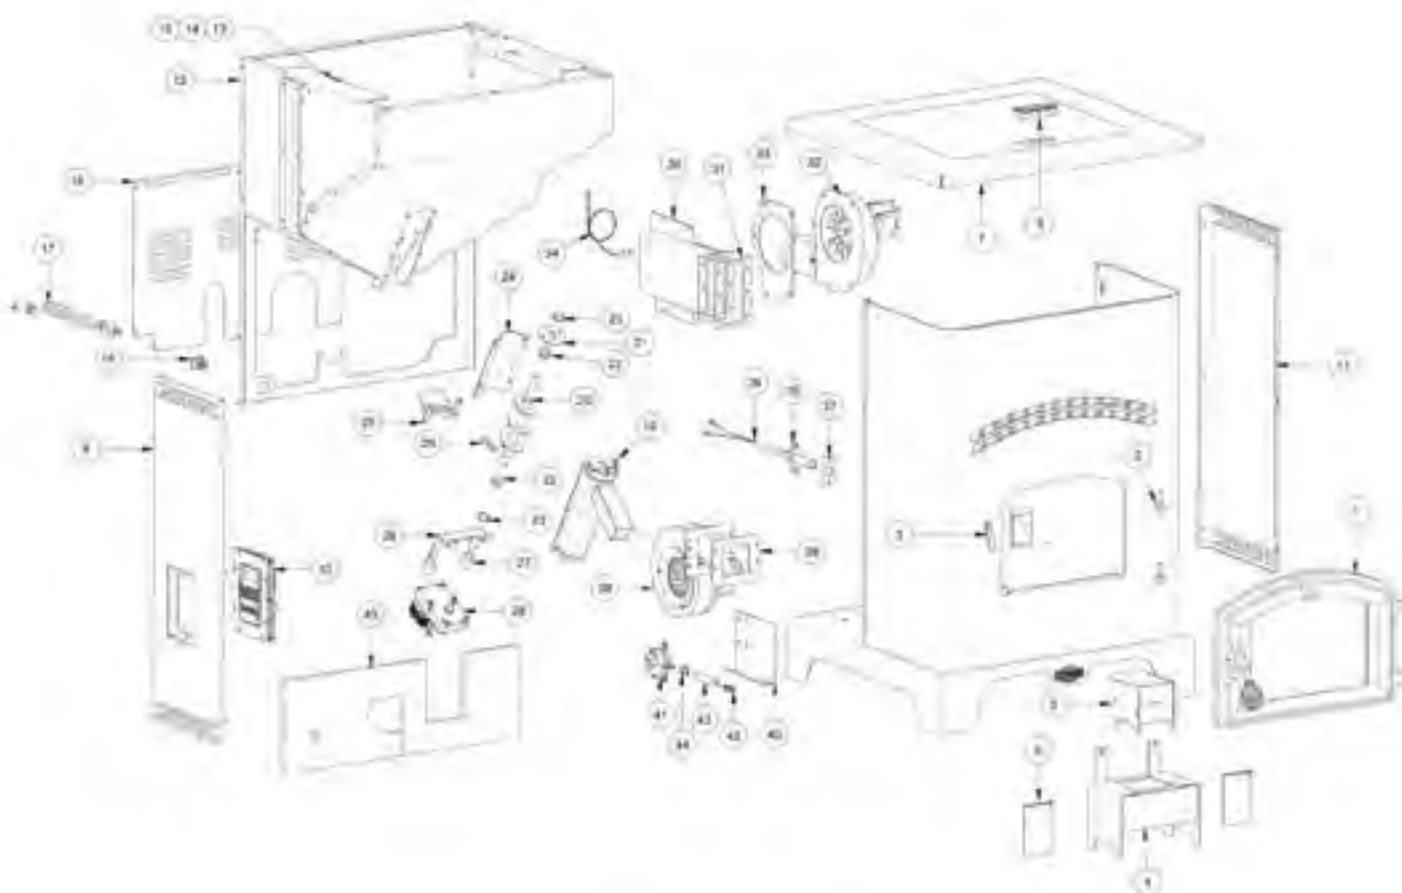

Key	Parts No.	Description	Qty.
1	69524	Feed Door Assembly	1
2	891372	Hinge Pad	2
M/S	83274	Nut 3/4-16	2
M/S	83045A	Washer	2
3	25080B	Feed Door Latch	1
M/S	83508	5/16-18 x 3/4 Bolt	1
4	86625	Housing Assy, Burnpot	1
5	86624	Burnpot Assembly	1
6	25513	Cleanout, Ash	2
7	25498	Weldment, Top Lid	1
8	891148	Handle, Plastic	1
9	25511	L-Side Cabinet (5500)	1
	25515	L-Side Cabinet (5500XL)	1
10	80558	Circuit Board Assembly	1
M/S	80548	Wiring Harness (Main)	1
11	25512	Side, R-Cabinet (5500)	1
	25516	Side, R-Cabinet (5500XL)	1
12		N/A	
13	80491	Microswitch	1
14	83541	#4-40 Bolt	2
15	83542	#4-40 Lock Nut	2
M/S	80493	Wiring Harness (Microswitch)	1
16	25510	Panel, Access	1
17	80461	Power Supply Cord	1
18	80462	Receptacle, 3 Prong	1
19	891164	Weldment Auger Housing	1
20	891141	Auger	1

Key	Parts No.	Description	Qty.
	891673	Assy, Bushing Ring, Top (Items 21-23)	1
21	891189	Plate, Top Bushing	1
22	891132	Bushing	1
23	83534	Retaining Ring	1
24	891180	Cover, Auger	1
25	891161	Weld., Bottom Plate Retainer	1
26	891195	Bracket, Drive Motor	1
27	891169	Hose, Heater	1.5in
28	80488	Drive Motor (Auger)	1
29	83529	Hairpin	1
30	86628	Weldment, Exhaust Duct	1
31	88117	Gasket, Exhaust Duct	1
32	80473	Blower, Exhaust	1
M/S	88148	Blower Motor to Fan Housing Gasket	1
33	88100	Gasket, Exhaust Blower	1
34	80480	Thermistor	1
35	86633	Weldment, Igniter Tube	1
36	80619	Igniter	1
37	88118	Gasket, Igniter Flange	1
38	80472	Blower, Distribution	1
39	88106	Gasket, Distribution Blower	1
40	891187	Bracket, Pressure Switch/PCB	1
41	80514	Pressure Switch (Older)	1
	80549	Pressure Switch (New)	1
42	89586	Nipple	1
43	891121	Silicone Tube	3 in
44	83537	Hose Clamp (#4)	1
45	88119	Insulation, Blanket	2

Ash Pan for model 5510

MODEL 5510 - ASH PAN COMPONENTS

Key	Parts No.	Description	Qty.
1	891395	Ash Pan Bod	1
2	891390	Ash Pan Weld	1
3	891396	Dia Cast Knob (Nickel)	2
4	891394	Ash Cleanout Guide	4
5	891393	Ash Cleanout Slide	2
6	891331	Spring Handle (Nickel)	2