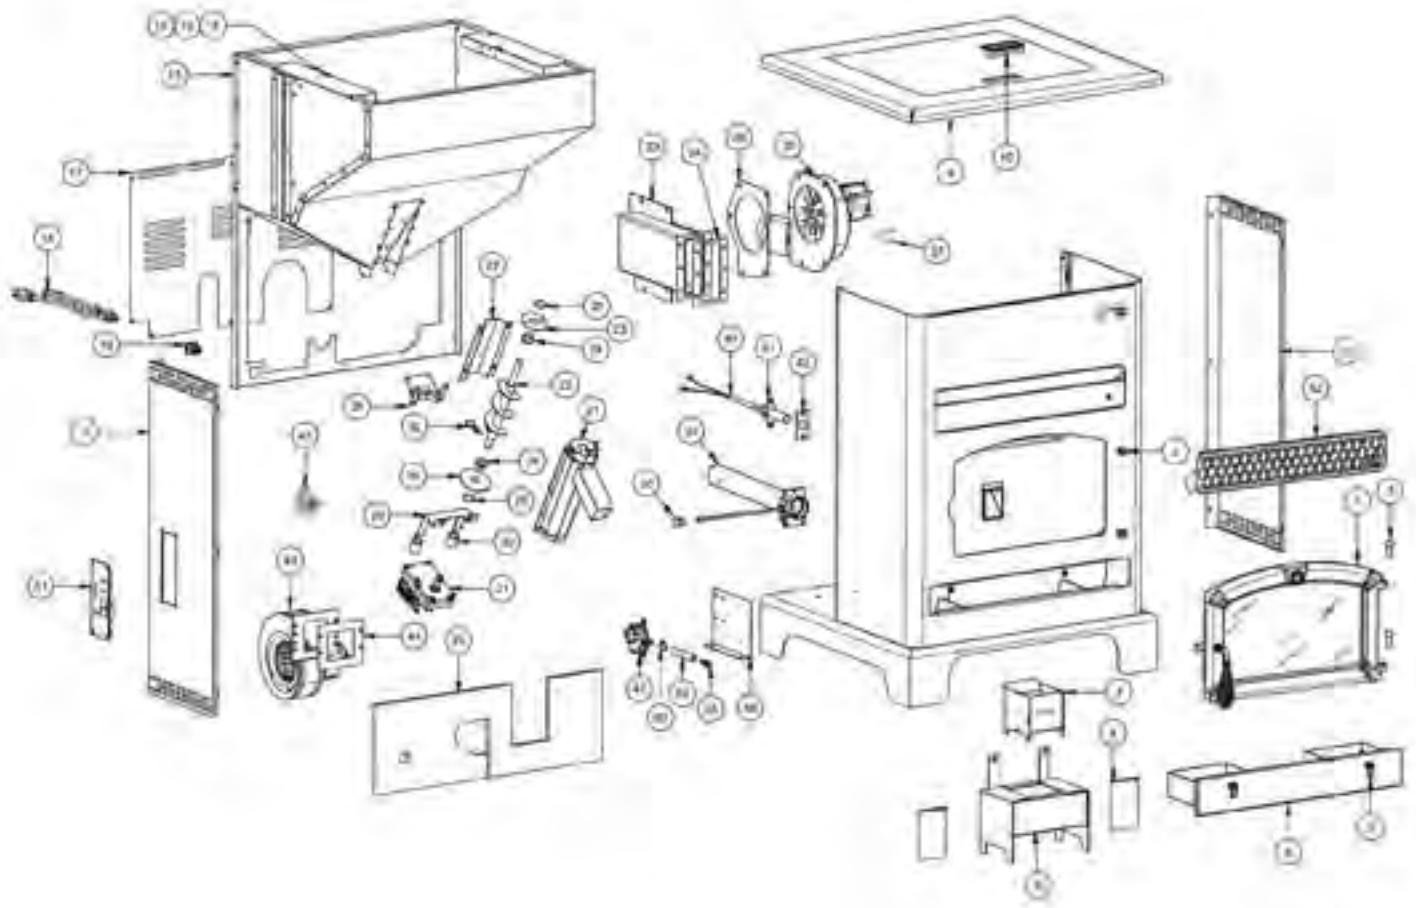

Pellet Heater 5520

1-888-299-1440
usstove.com

Key	Parts No.	Description	Qty.
1	69662	Door Assembly	1
2	40571	Hinge Block	2
N/S	83576	3/8-24 Jam Nut	2
3	83575	Hinge Pin	2
4	69661	Ash Pan	1
5	891327	Ash Pan Latch	2
6	86625	Housing Assy, Burn pot	1
7	86624	Burn pot Assembly	1
8	891194	Cleanout, Ash	2
9	86630	Weldment, Top Lid	1
10	891148	Handle, Plastic	1
11	891980	Cabinet Side, Left	1
12	891193	Cabinet Side, Right	1
13	—	Hopper Assembly	1
14	80491	Microswitch	1
15	83541	#4-40 Bolt	2
16	83542	#4-40 Lock Nut	2
N/S	80493	Extension Wiring Harness	1
17	891191	Access Panel	1
18	80461	Power Supply Cord	1
19	80462	Power Receptacle	1
20	88119	Insulation, Blanket	1
21	891164	Weldment Auger Housing	1
22	891141	Auger	1
—	69513	Assy, Top Bushing (Includes items 23-25)	1
23	891189	Top Bushing Plate	1
24	891132	Bushing	2
25	83534	Retaining Ring	2
—	69514	Assy, Bottom Bushing (Includes items 24, 24, 25)	1

Key	Parts No.	Description	Qty.
26	891190	Bottom Bushing Plate	1
27	891180	Auger Cover	1
28	891161	Weld., Bot. Plate Retainer	1
29	891195	Bracket, Drive Motor	1
30	891169	Hose, Heater	3 in
31	80488	Drive Motor	1
32	83529	Hairpin	1
33	86628	Weldment, Exhaust Duct	1
34	88117	Gasket, Exhaust Duct	1
35	80473	Blower, Exhaust	1
36	88100	Gasket, Exhaust Blower	1
37	80610	Thermdisc, POF - Low Limit	1
38	891987	Plastic Knob	1
39	69663	Damper Assembly	1
40	80607	Igniter Cartridge	1
41	86633	Weldment, Igniter Tube	1
42	88118	Gasket, Igniter Flange	1
43	80472	Blower, Distribution	1
44	88106	Gasket, Distribution Blower	1
45	80609	Thermdisc, Surface Mount, 210°	1
46	891187	Bracket, Pressure Switch/PCB	1
47	80549	Pressure Switch	1
48	89586	Nipple	1
49	891121	Silicone Tube	3 in
50	83537	(#4) Hose Clamp	1
51	80558	Circuit Board (PCB)	1
52	891988	Cowl	1
N/S	80608	Wiring Harness (Main)	1

N/S = Not Shown