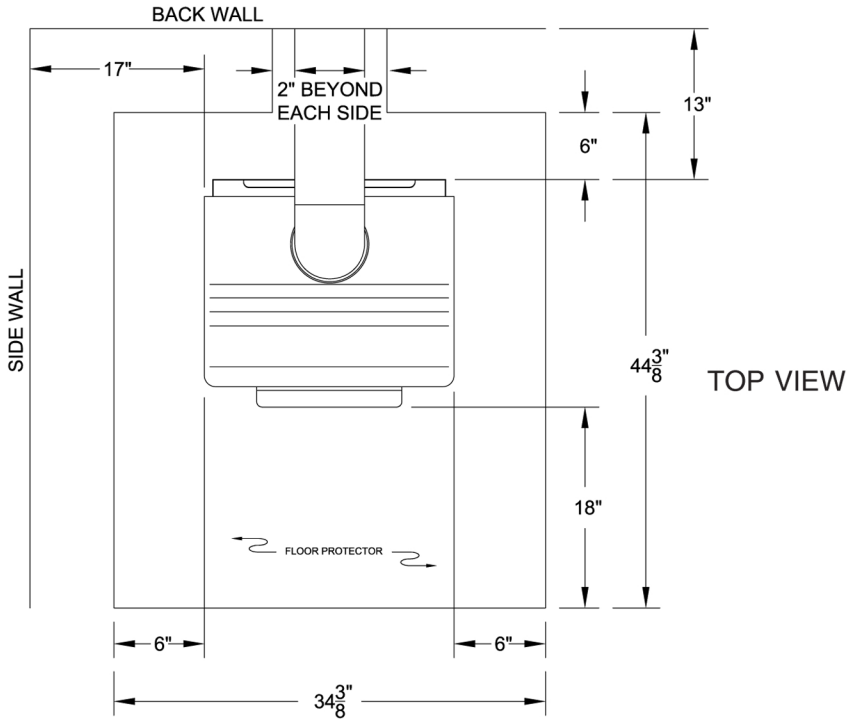

APS1100B

MINIMUM CLEARANCE TO COMBUSTIBLES

CAUTION
 KEEP FURNISHINGS
 AND OTHER COM-
 BUSTIBLE MATERIALS
 AWAY FROM THE
 HEATER

**MINIMUM CLEARANCES FOR CORNER INSTAL-
 LATION IS 18 INCHES FROM THE CORNERS OF
 THE HEATER TO THE NEAREST WALL**