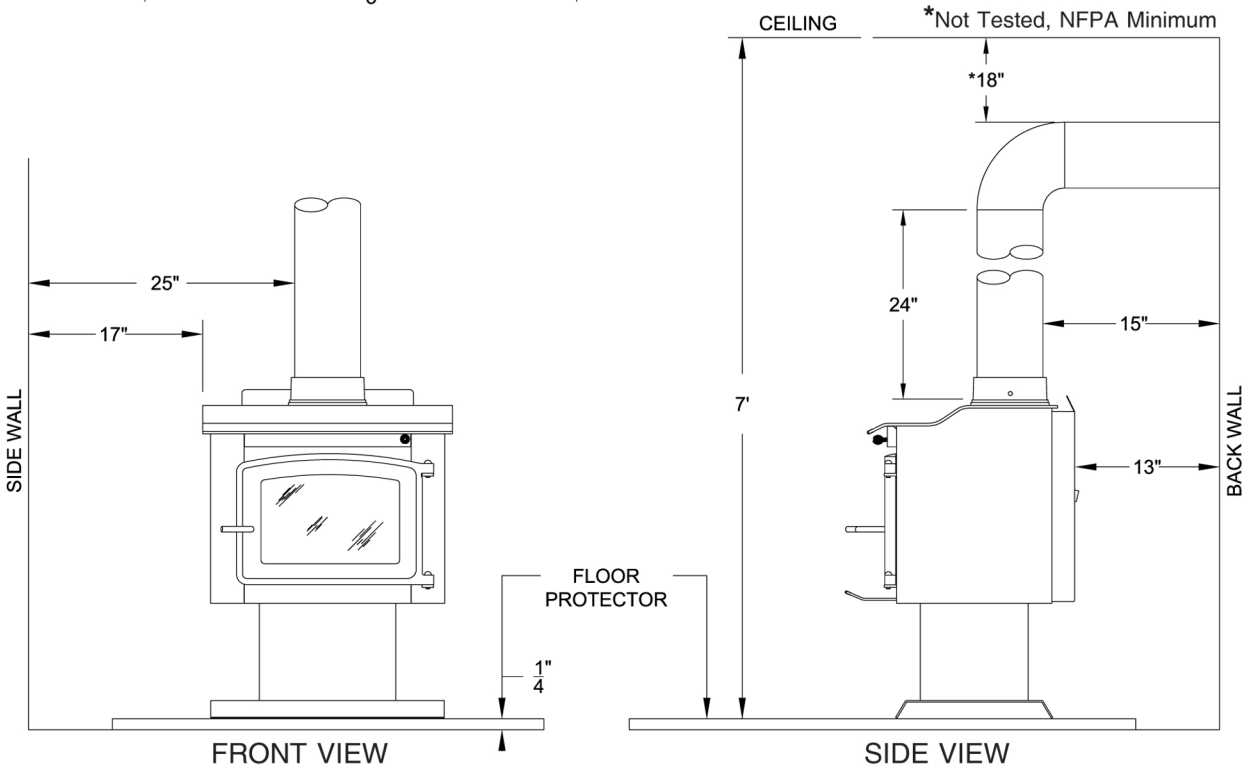

APS1100B

MINIMUM CLEARANCE TO COMBUSTIBLES

CAUTION
 KEEP FURNISHINGS
 AND OTHER COM-
 BUSTIBLE MATERIALS
 AWAY FROM THE
 HEATER

**MINIMUM CLEARANCES FOR CORNER INSTAL-
 LATION IS 18 INCHES FROM THE CORNERS OF
 THE HEATER TO THE NEAREST WALL**