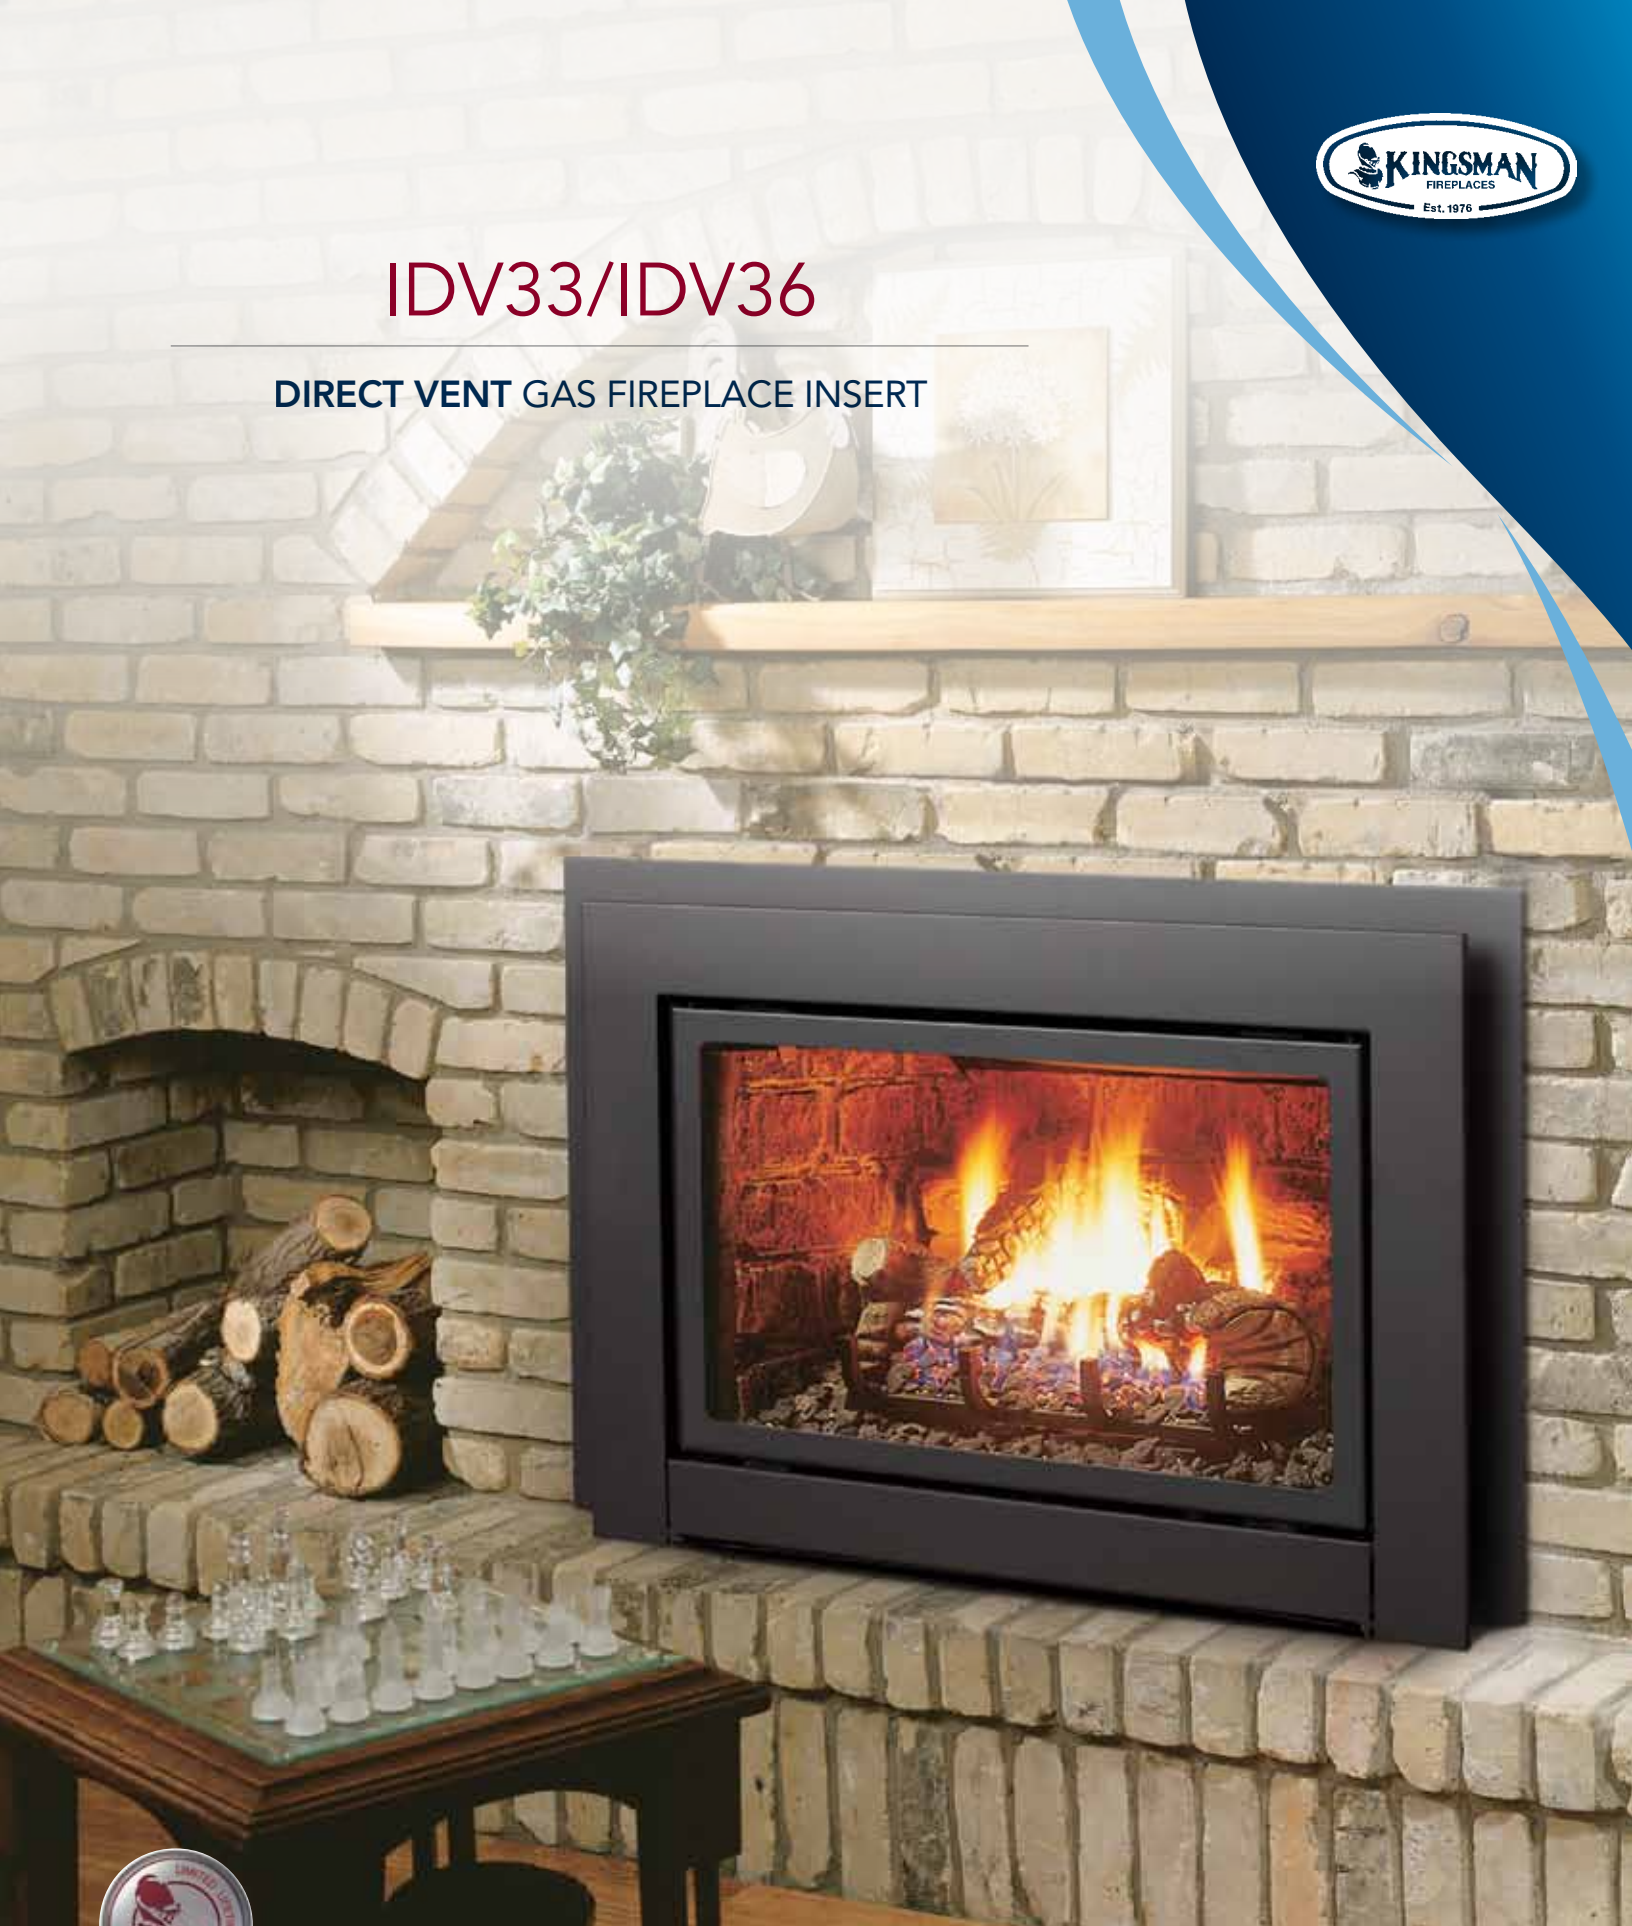

IDV33/IDV36

DIRECT VENT GAS FIREPLACE INSERT

The Ultimate in Design, Engineering & Quality

This unit illustrated is a IDV33LP Direct Vent Fireplace Insert – Propane, LOGF35 Log Set – Fibre Split Oak, I33CVBL Clean View Kit – Black, I33SS1BL Surround for Clean View – Black, IDV33RL Refractory Brick Liner.