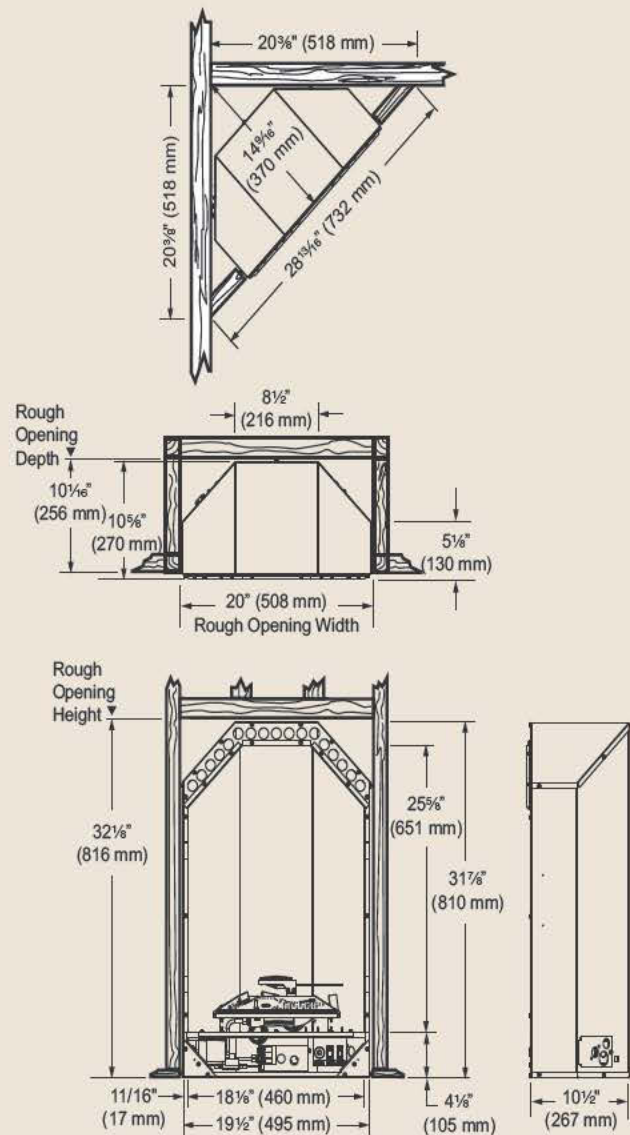

A Brand of Monessen Hearth Systems Co.
149 Cleveland Drive, Paris, Kentucky 40361

www.monessenhearth.com