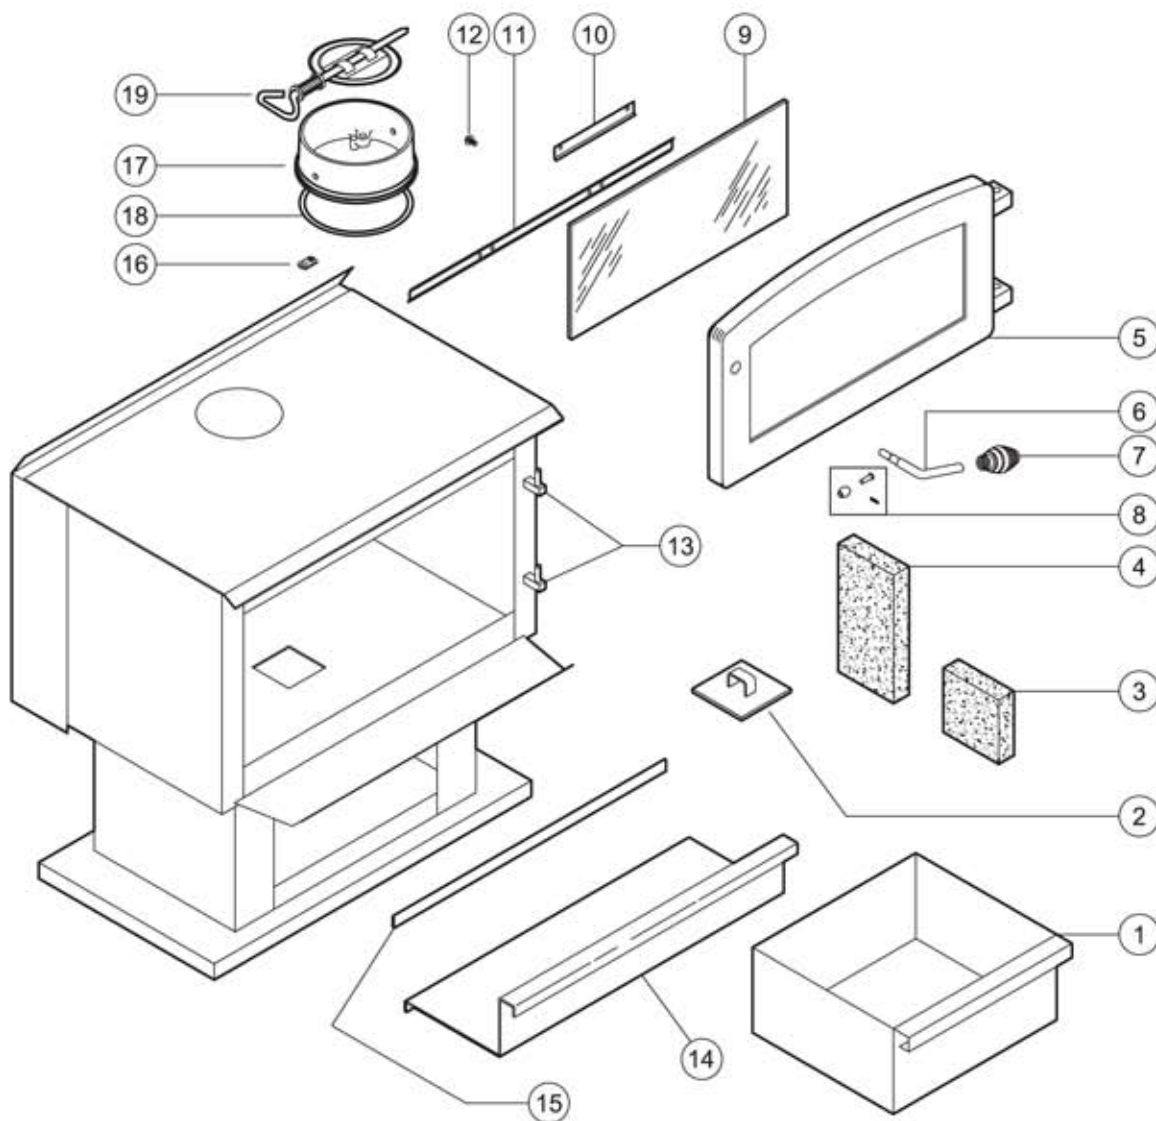

# King Pedestal Plate Heater - 2007B

1-888-299-1440  
usstove.com

Key	Parts No.	Description	Qty.
	1	69427 Ash Pan	1
	2	40487 Ash Dump Cover	1
	3	24103 ½ Firebrick	2
	4	89066 Full Firebrick	17
	5	69429 Feed Door Assy.	1
N/S	AC0600	Feed Door Gasket & Silicone (1/4 x 1/2 in. Rope)	1
	6	PL8535-01 Door Handle	1
	7	891135 Spring Handle (Nickel)	1
		89574 Spring Handle (Brass)	1
	8	AC09185 Door Barrel/Roller Ball/Pin Assy.	1
	9	891108 Door Glass	1
N/S	88087	Door Glass Gasket	6 ft.
	10	891114 Top Window Bracket	4

Key	Parts No.	Description	Qty.
	11	PL02715 Bottom Window Bracket	1
	12	83033 Machine Screw 8-32 X 1/4	12
	13	891738 Hinge Pad w/Hardware	2
N/S	83274	Nut 3/8-16	2
N/S	83045A	Washer	2
	14	25298 Baffle Sliding	1
	15	891759 Hearth Trim - Nickel	1
	16	83431 Weld Tab	3
	17	25307 Flue Collar	1
	18	88042 Gasket, Flue Collar	2 ft.
	19	D6 Cast Iron Damper	1
N/S	891492	Blower Assembly Only*	1