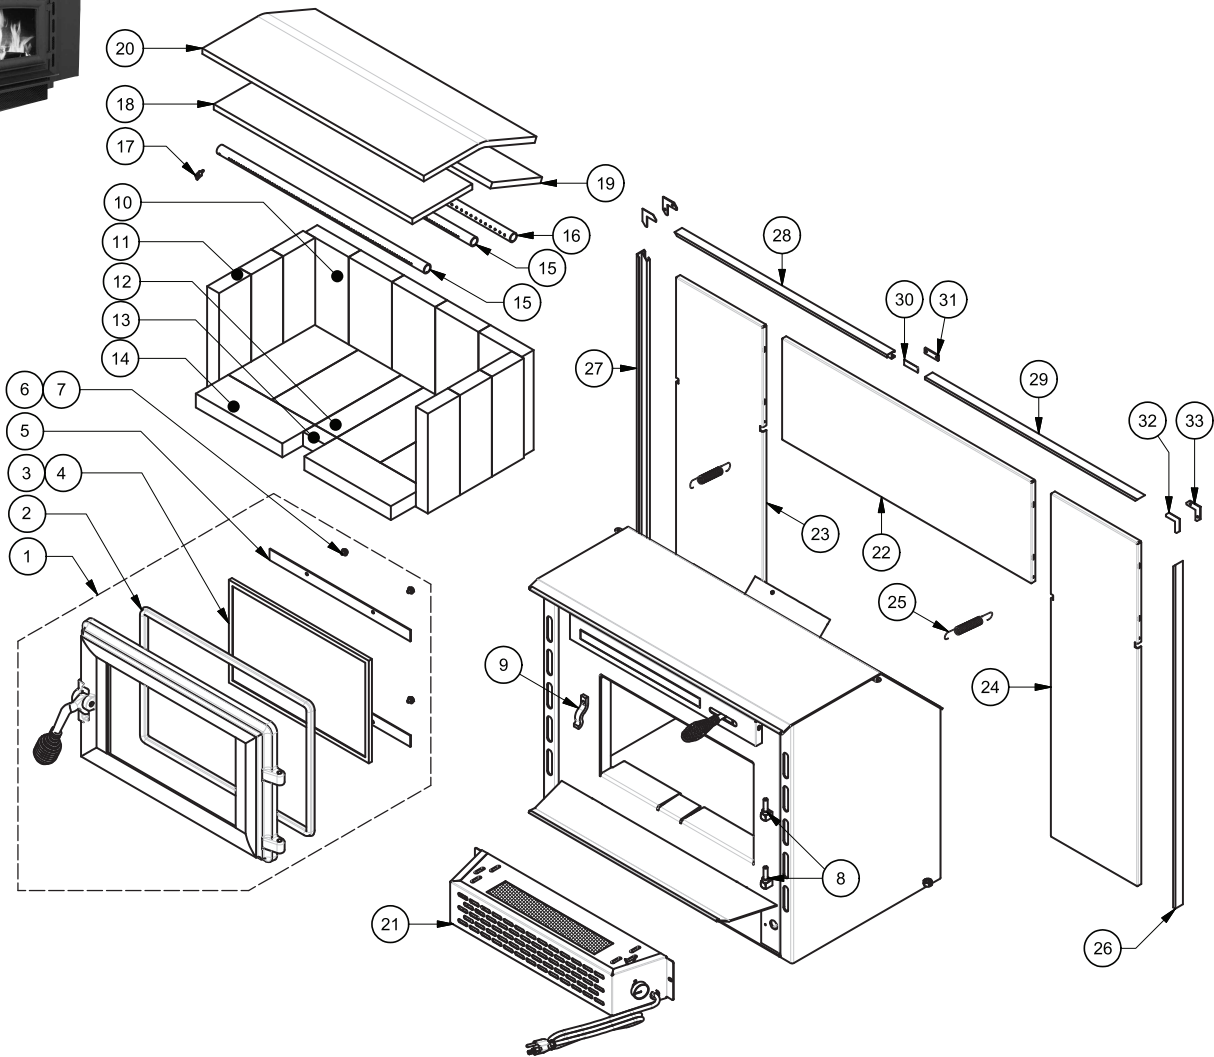

Wood Stove Insert - 2200I

1-888-299-1440
usstove.com

Key	Parts No.	Description	Qty.	Price
1	69660	Complete Door Assembly	1	439.81
2	88057	5/8" Rope Gasket	6 ft.	3.94/ft
3	891813	Door Glass	1	235.60
4	88087	Glass Gasket	4 ft.	7.76/ft
5	25465	Glass Retainers	2	3.79
6	83202	Machine Screw - 10-24 x 3/8 Ph Hd.	4	1.93
7	83278	Washer - 7/32 ID X 1/2 OD	4	1.93
8	891373	Hinge Pad	2	7.54
9	25080	Door Latch (Uses 83508 - 5/16-18 x 3/4 bolt)	1	10.46
10	89066	Firebrick (4.5 x 9)	9	9.19
11	891989-1	Firebrick (3.33 x 9)	6	12.55
12	891414	Firebrick (2.25 x 9)	1	11.67
13	891989-2	Firebrick (1.25 x 2.25)	1	12.55
14	891989-3	Firebrick (3.38 x 9)	2	12.55
15	86669	Tube #1, Secondary Comb.	2	31.40
16	86670	Tube #2, Secondary Comb.	1	31.40
17	891990	Retainer, Tube	3	2.89

Key	Parts No.	Description	Qty.	Price
18	88158	Fiber Board, Front	1	26.69
19	88159	Fiber Board, Rear	1	26.69
20	88160	Fiber Blanket	1	25.12
21	80598	Blower Assembly	1	249.54
22	891991-1	Surround, Top	1	251.31
23	891991-2	Surround, Left Side	1	CALL
24	891991-3	Surround, Right Side	1	CALL
25	83913	Spring	2	1.73
26	891992-1	Trim-R, Surround	1	65.96
27	891992-2	Trim-L, Surround	1	CALL
28	891992-3	Trim-Top_L, Surround	1	CALL
29	891992-4	Trim-Top_R, Surround	1	CALL
30	891993	Key, Straight	1	9.41
31	891993	Key, Blank Straight	1	CALL
32	891993	Key, Blank Corner (Can Use 89420)	2	CALL
33	891993	Key, Corner (Can Use 89419)	2	CALL

PLATE STEEL

FEED DOOR COMPONENTS - 69516 \$000

Key	Parts No.	Description	Qty.	Price
1	25491	Feed Door	1	181.05
2	25692	Handle, Door - Bent	1	20.23
3	83506	Roll Pin, 3/8 x 1 1/4	1	1.93
4	89574	Handle, Spring (Parts Bag)	1	11.67
5	88066	Door Gasket	5 ft	3.94/ft
6	88087	Gasket, Glass (1 x 3/16)	4 ft	7.76/ft
7	891131	Glass Ceramic	1	246.05
8	25464	Retainer, Top Glass	1	3.79
9	25465	Retainer, Bottom Glass	1	3.79
10	83202	Machine Screw	4	1.93
11	83278	#10 Flat Washer	4	1.93
N/S	89698	Silicone Sealant	3 oz.	27.14