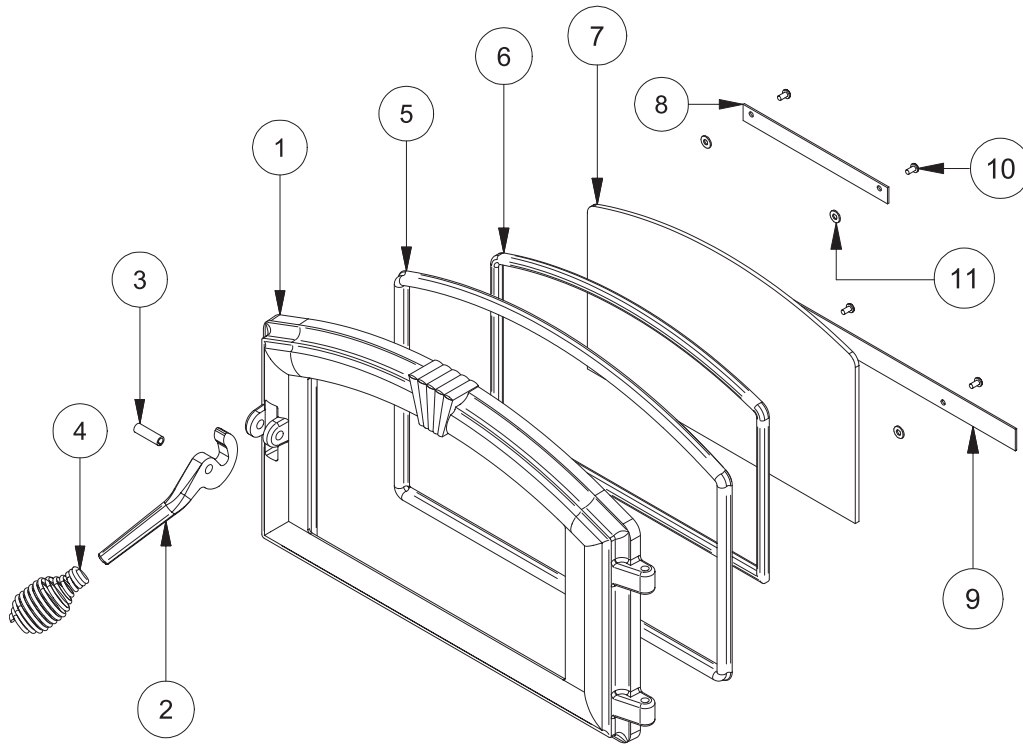

Wood Stove Insert - 2200I

1-888-299-1440
usstove.com

Key	Parts No.	Description	Qty.	Price
1	69660	Complete Door Assembly	1	439.81
2	88057	5/8" Rope Gasket	6 ft.	3.94/ft
3	891813	Door Glass	1	235.60
4	88087	Glass Gasket	4 ft.	7.76/ft
5	25465	Glass Retainers	2	3.79
6	83202	Machine Screw - 10-24 x 3/8 Ph Hd.	4	1.93
7	83278	Washer - 7/32 ID X 1/2 OD	4	1.93
8	891373	Hinge Pad	2	7.54
9	25080	Door Latch (Uses 83508 - 5/16-18 x 3/4 bolt)	1	10.46
10	89066	Firebrick (4.5 x 9)	9	9.19
11	891989-1	Firebrick (3.33 x 9)	6	12.55
12	891414	Firebrick (2.25 x 9)	1	11.67
13	891989-2	Firebrick (1.25 x 2.25)	1	12.55
14	891989-3	Firebrick (3.38 x 9)	2	12.55
15	86669	Tube #1, Secondary Comb.	2	31.40
16	86670	Tube #2, Secondary Comb.	1	31.40
17	891990	Retainer, Tube	3	2.89

Key	Parts No.	Description	Qty.	Price
18	88158	Fiber Board, Front	1	26.69
19	88159	Fiber Board, Rear	1	26.69
20	88160	Fiber Blanket	1	25.12
21	80598	Blower Assembly	1	249.54
22	891991-1	Surround, Top	1	251.31
23	891991-2	Surround, Left Side	1	CALL
24	891991-3	Surround, Right Side	1	CALL
25	83913	Spring	2	1.73
26	891992-1	Trim-R, Surround	1	65.96
27	891992-2	Trim-L, Surround	1	CALL
28	891992-3	Trim-Top_L, Surround	1	CALL
29	891992-4	Trim-Top_R, Surround	1	CALL
30	891993	Key, Straight	1	9.41
31	891993	Key, Blank Straight	1	CALL
32	891993	Key, Blank Corner (Can Use 89420)	2	CALL
33	891993	Key, Corner (Can Use 89419)	2	CALL

PLATE STEEL

FEED DOOR COMPONENTS - 69516 \$000

Key	Parts No.	Description	Qty.	Price
1	25491	Feed Door	1	181.05
2	25692	Handle, Door - Bent	1	20.23
3	83506	Roll Pin, 3/8 x 1 1/4	1	1.93
4	89574	Handle, Spring (Parts Bag)	1	11.67
5	88066	Door Gasket	5 ft	3.94/ft
6	88087	Gasket, Glass (1 x 3/16)	4 ft	7.76/ft
7	891131	Glass Ceramic	1	246.05
8	25464	Retainer, Top Glass	1	3.79
9	25465	Retainer, Bottom Glass	1	3.79
10	83202	Machine Screw	4	1.93
11	83278	#10 Flat Washer	4	1.93
N/S	89698	Silicone Sealant	3 oz.	27.14